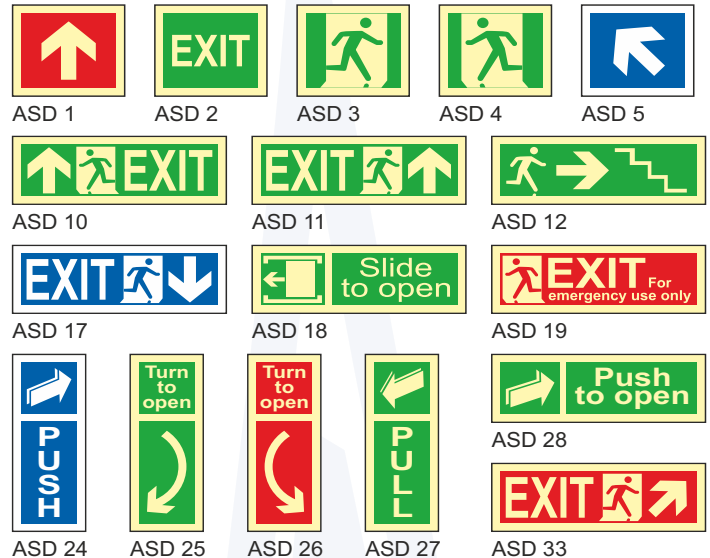

Aluminium Sheet - Signages

Description

Glow-in-the-dark Aluminium sheet with Super-Extra Glow intensity luminous properties enclosed in a weatherproof UV stabilized coated Aluminium sheet. With UV screen printing by imported inks.

- Thickness** : 2 MM ($\pm 10\%$), 3 MM ($\pm 10\%$)
- Service Temp.** : -40 to $\pm 80^{\circ}\text{C}$
- Application** : Suitable for INDOOR & OUTDOOR use only.
- Surface Colour** : Greenish Yellow
- Visibility** : Glow visible upto > 8 to 10 hours in total darkness.
- Properties** :
- Fugistatic.
 - Non-radioactive.
 - Contains no lead or Phosphoris.
 - No health or environmental problem.
 - Non Flammable
 - Simple to install & easy to maintain, can be screwed or just peel off to stick.
 - Self-Extinguishing.
- Life** : Life > 20-30 Year for Best working-INDOOR
5-6 years OUTDOOR